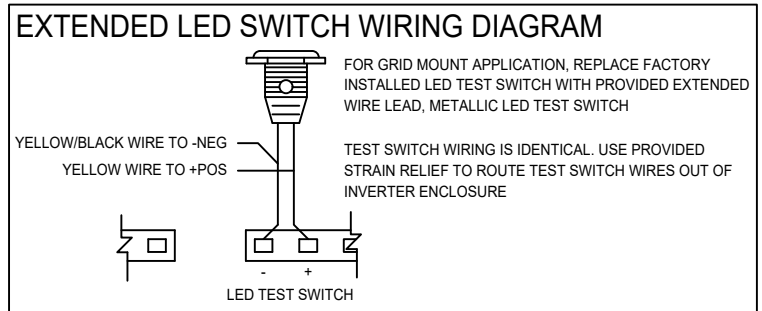

INSTALLATION SHEET - GRID / WALL MOUNT OPTION

SEE LVM-125/250 INSTRUCTION MANUAL INCLUDED WITH UNIT FOR FURTHER INFORMATION

CEILING - GRID MOUNTING OPTION

WALL MOUNTING OPTION